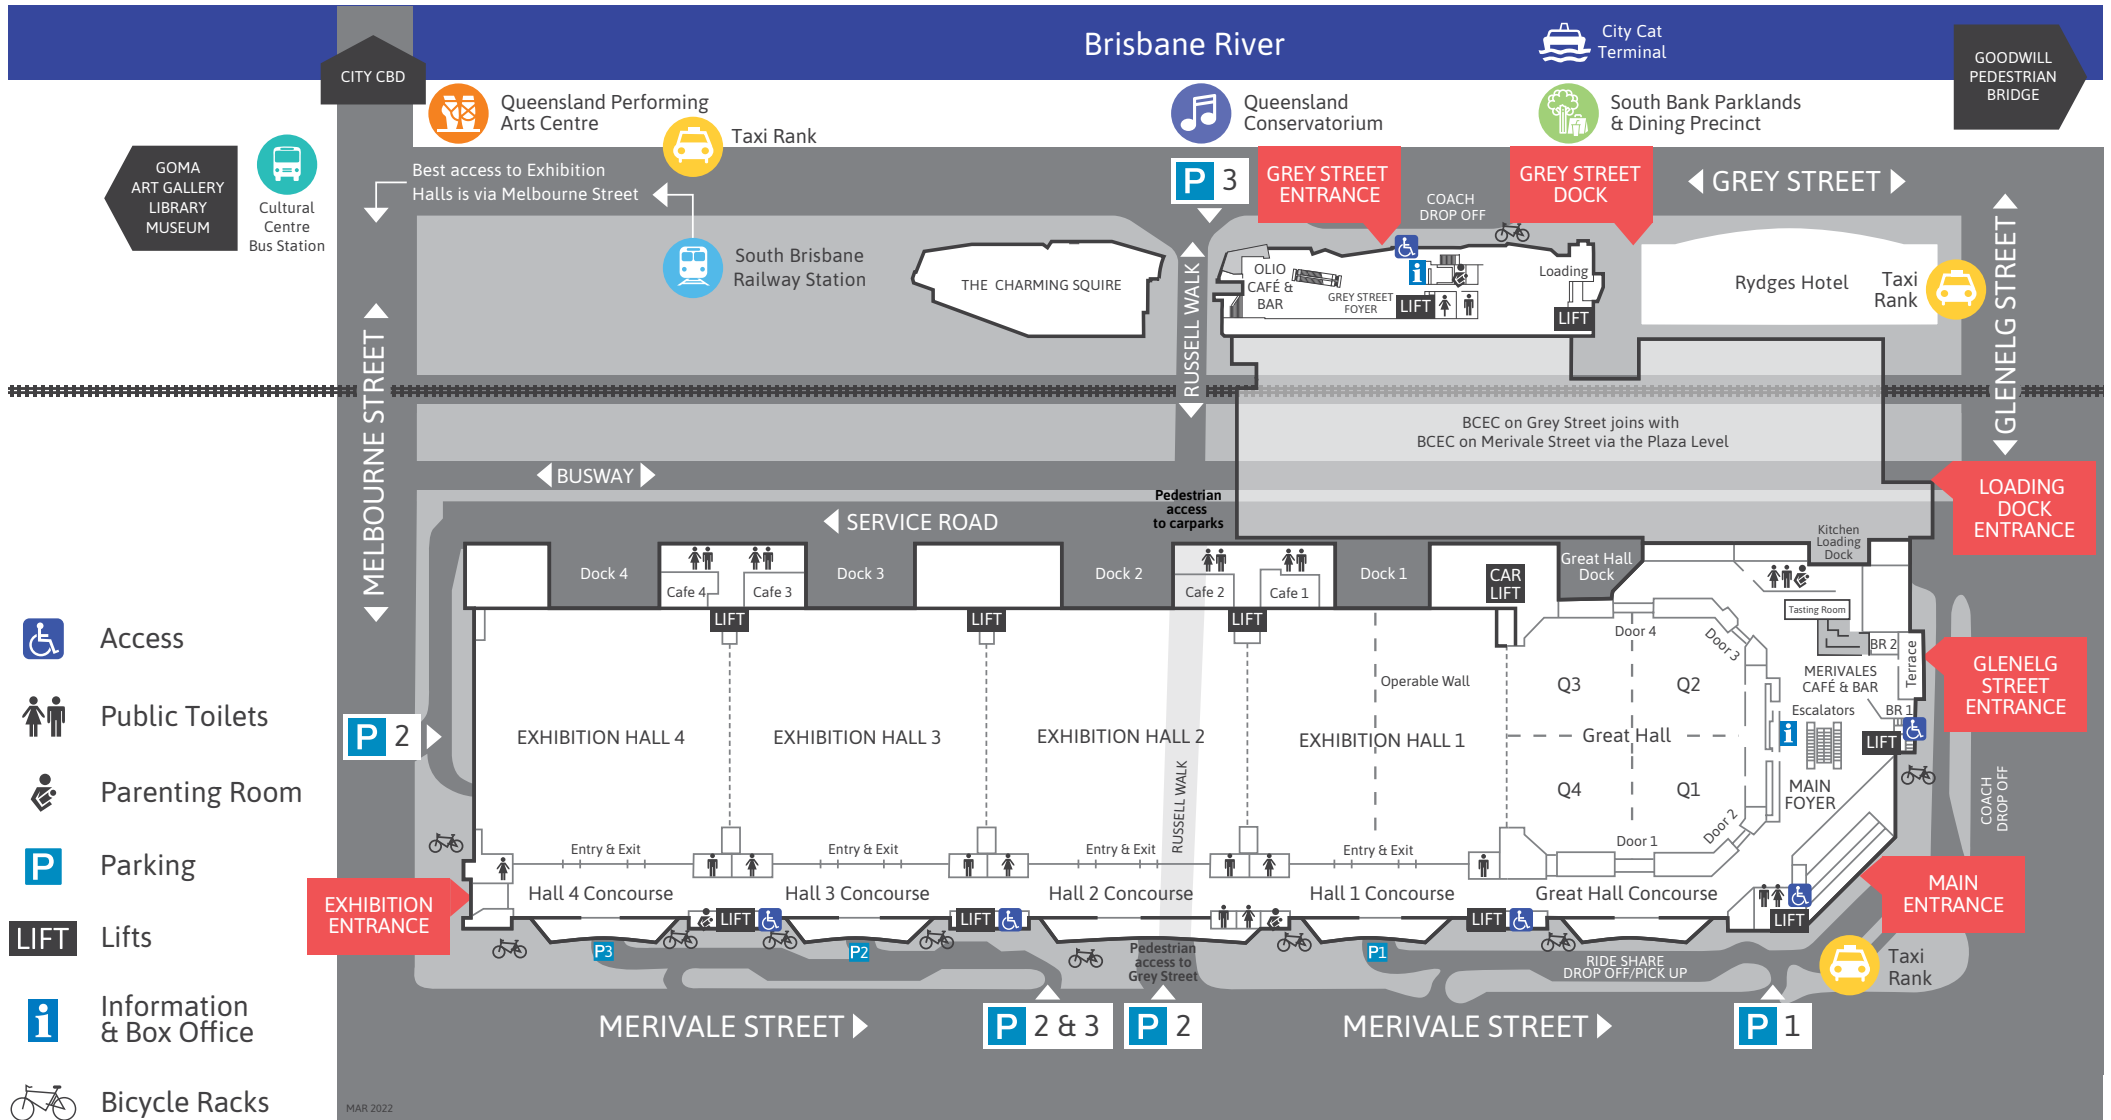

# LOCATION AND ACCESS MAP

BCEC ON MERIVALE STREET AND GREY STREET

MAR 2022

**OUR CITY, YOUR CANVAS.**

**BRISBANE CONVENTION & EXHIBITION CENTRE**